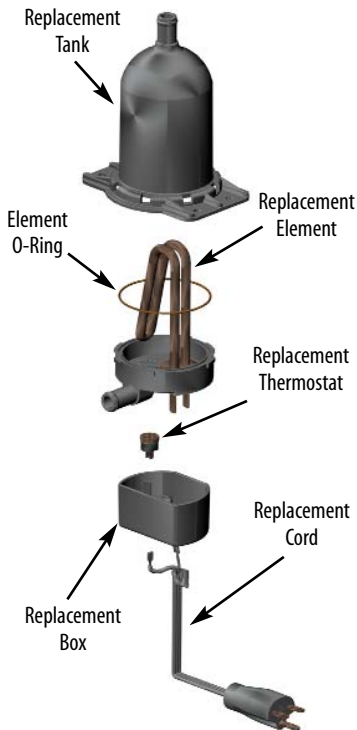

Replacement Parts

For small tank-style heaters