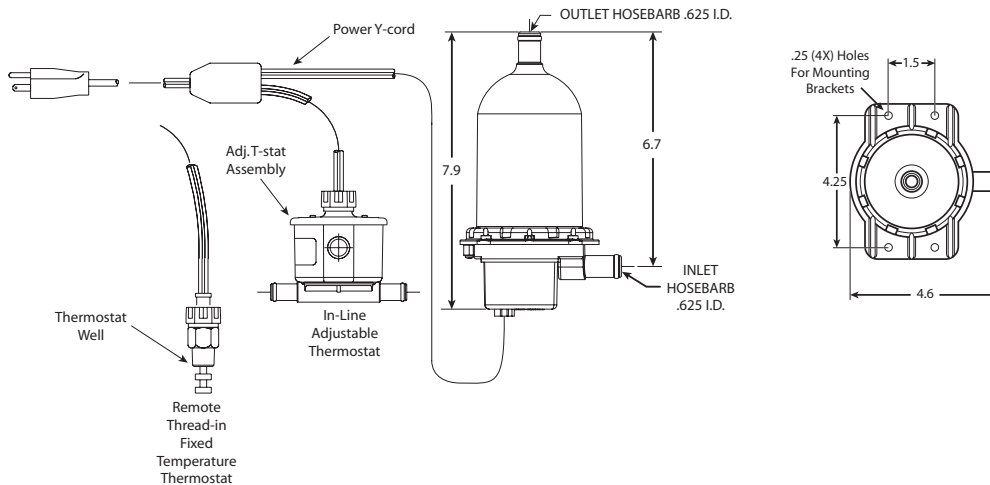

Small Tank Heaters

TPS Model w/in-line adjustable and remote thread-in fixed thermostat

**Single Phase
500-2000 Watts
120V & 240V**

Ambient Above -20° F	Ambient Below -20° F	Kim Hotstart Model Number	Volts	Watts	Phase	Amps	Thermostat Range	
							On	Off
150 Cubic Inch or Less	150 Cubic Inch or Less	TPS051GT12-001*	120	500	1	4.2	100°F	120°F
		TPS051GT12-A00	120	500	1	4.2	ADJUSTABLE	
		TPS052GT12-001*	240	500	1	2.1	100°F	120°F
		TPS052GT12-A00	240	500	1	2.1	ADJUSTABLE	
350 Cubic Inch or Less	200 Cubic Inch or Less	TPS101GT12-001*	120	1000	1	8.4	100°F	120°F
		TPS101GT12-A00	120	1000	1	8.4	ADJUSTABLE	
		TPS102GT12-001*	240	1000	1	4.2	100°F	120°F
		TPS102GT12-A00	240	1000	1	4.2	ADJUSTABLE	
350 — 500 Cubic Inch or Less	200 — 300 Cubic Inch or Less	TPS151GT12-001*	120	1500	1	12.5	100°F	120°F
		TPS151GT12-A00	120	1500	1	12.5	ADJUSTABLE	
		TPS152GT12-001*	240	1500	1	6.3	100°F	120°F
		TPS152GT12-A00	240	1500	1	6.3	ADJUSTABLE	
500 — 700 Cubic Inch or Less	300 — 400 Cubic Inch or Less	TPS181GT12-001*	120	1800	1	15	100°F	120°F
		TPS181GT12-A00	120	1800	1	15	ADJUSTABLE	
		TPS202GT12-001*	240	2000	1	8.3	100°F	120°F
		TPS202GT12-A00	240	2000	1	8.3	ADJUSTABLE	

* Remote thread-in fixed temperature thermostat

**ADJUSTABLE 90-130°F
(On differential - 20° F)**

In-line thermostat options:

Model Number	Volts	Watts	Thermostat Range On Off	Replaceable Parts			
				Sensing Unit	Element	Power Y-cord	Thermostat Well
TPS051GT12-001*	120	500	100°F 120°F	LSU-10	REPS051T12	TPS-YC1	TW2374-1
TPS051GT12-A00	120	500	ADJUSTABLE	RSU90-130	REPS051T12	#	#
TPS052GT12-001*	240	500	100°F 120°F	LSU-10	REPS052T12	TPS-YC1	TW2374-1
TPS052GT12-A00	240	500	ADJUSTABLE	RSU90-130	REPS052T12	#	#
TPS101GT12-001*	120	1000	100°F 120°F	LSU-10	REPS101T12	TPS-YC1	TW2374-1
TPS101GT12-A00	120	1000	ADJUSTABLE	RSU90-130	REPS101T12	#	#
TPS102GT12-001*	240	1000	100°F 120°F	LSU-10	REPS102T12	TPS-YC1	TW2374-1
TPS102GT12-A00	240	1000	ADJUSTABLE	RSU90-130	REPS102T12	#	#
TPS151GT12-001*	120	1500	100°F 120°F	LSU-10	REPS151T12	TPS-YC1	TW2374-1
TPS151GT12-A00	120	1500	ADJUSTABLE	RSU90-130	REPS151T12	#	#
TPS152GT12-001*	240	1500	100°F 120°F	LSU-10	REPS152T12	TPS-YC1	TW2374-1
TPS152GT12-A00	240	1500	ADJUSTABLE	RSU90-130	REPS152T12	#	#
TPS181GT12-001*	120	1800	100°F 120°F	LSU-10	REPS181T12	TPS-YC1	TW2374-1
TPS181GT12-A00	120	1800	ADJUSTABLE	RSU90-130	REPS181T12	#	#
TPS202GT12-001*	240	2000	100°F 120°F	LSU-10	REPS202T12	TPS-YC1	TW2374-1
TPS202GT12-A00	240	2000	ADJUSTABLE	RSU90-130	REPS202T12	#	#

* Remote thread-in fixed temperature thermostat

Call Factory

Common Replacement Parts For TPS Model Heaters:

- Tank
- Box
- Element O-ring

See table on p. 6